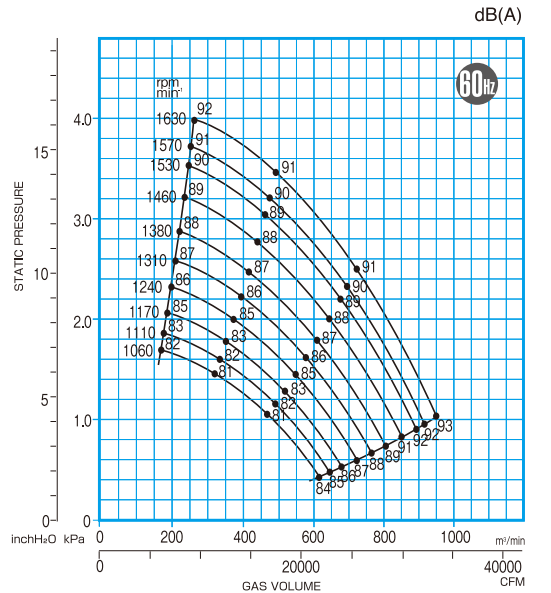

CAPACITY RANGE CHART

SOUND LEVEL

FTF603

CAPACITY RANGE CHART

SOUND LEVEL

FTF703

CAPACITY RANGE CHART

SOUND LEVEL

FTF803

CAPACITY RANGE CHART

SOUND LEVEL

FTF903

CAPACITY RANGE CHART

SOUND LEVEL

FTF1201

CAPACITY RANGE CHART