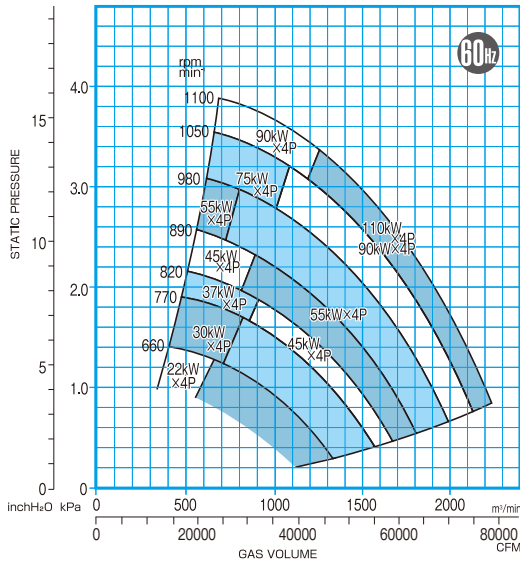

FTF803

CAPACITY RANGE CHART

SOUND LEVEL

FTF903

CAPACITY RANGE CHART

SOUND LEVEL

FTF1201

CAPACITY RANGE CHART

SOUND LEVEL

FTF1401

CAPACITY RANGE CHART

SOUND LEVEL