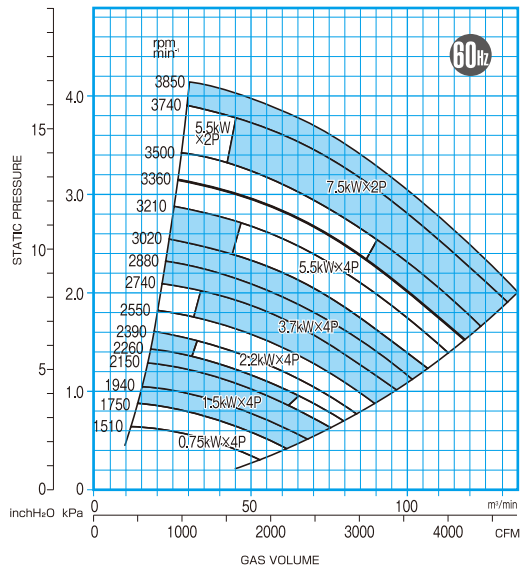

FTF153

CAPACITY RANGE CHART

SOUND LEVEL

FTF203

CAPACITY RANGE CHART

SOUND LEVEL

FTF253

CAPACITY RANGE CHART

SOUND LEVEL

FTF303

CAPACITY RANGE CHART

SOUND LEVEL

FTF403

CAPACITY RANGE CHART

SOUND LEVEL

FTF503

CAPACITY RANGE CHART

SOUND LEVEL

FTF603

CAPACITY RANGE CHART

SOUND LEVEL

FTF703

CAPACITY RANGE CHART

SOUND LEVEL