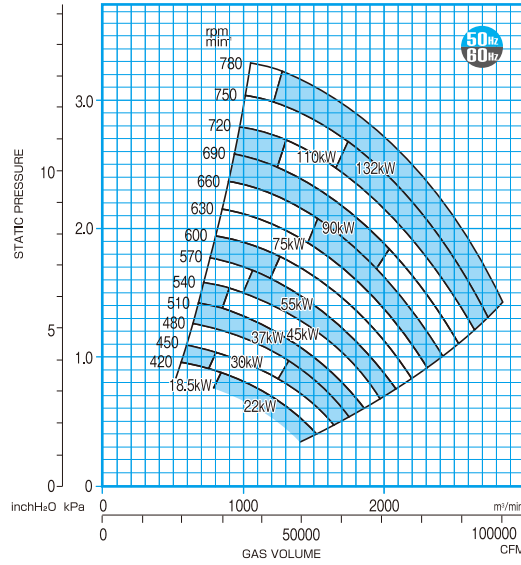

CAPACITY RANGE CHART

SOUND LEVEL

FTF603

CAPACITY RANGE CHART

SOUND LEVEL

FTF703

CAPACITY RANGE CHART

SOUND LEVEL

FTF803

CAPACITY RANGE CHART

SOUND LEVEL

FTF903

CAPACITY RANGE CHART

SOUND LEVEL

FTF1201

CAPACITY RANGE CHART

SOUND LEVEL

FTF1401

CAPACITY RANGE CHART

SOUND LEVEL