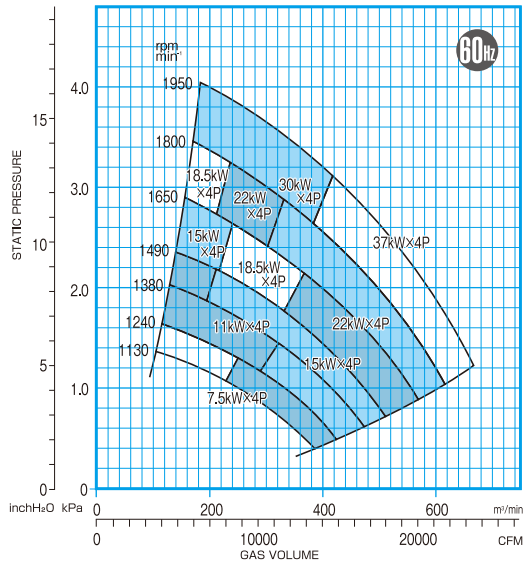

SOUND LEVEL

FTF303

CAPACITY RANGE CHART

SOUND LEVEL

FTF403

CAPACITY RANGE CHART

SOUND LEVEL

FTF503

CAPACITY RANGE CHART

SOUND LEVEL

FTF603

CAPACITY RANGE CHART

SOUND LEVEL

FTF703

CAPACITY RANGE CHART

SOUND LEVEL