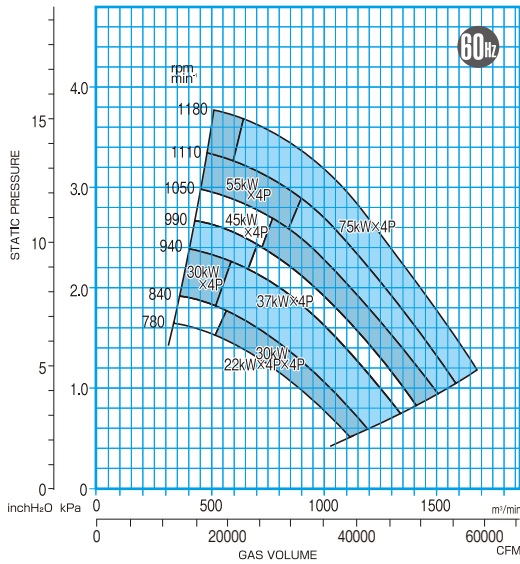

CAPACITY RANGE CHART

SOUND LEVEL

FTF603

CAPACITY RANGE CHART

SOUND LEVEL

FTF703

CAPACITY RANGE CHART

SOUND LEVEL

FTF803

CAPACITY RANGE CHART

SOUND LEVEL

FTF903

CAPACITY RANGE CHART

SOUND LEVEL

FTF1201

CAPACITY RANGE CHART