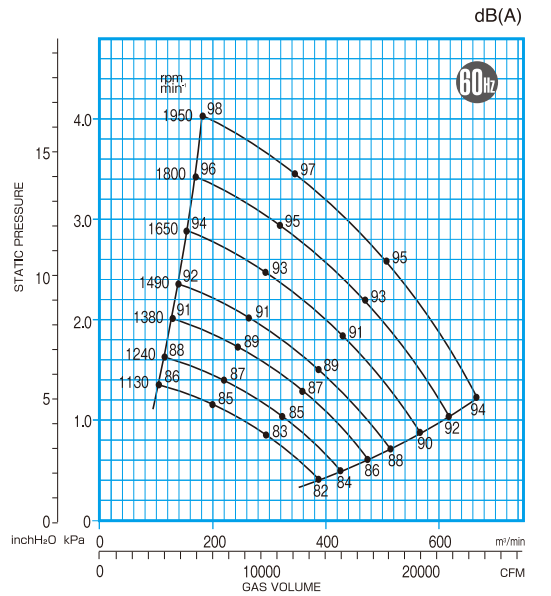

SOUND LEVEL

FTF303

CAPACITY RANGE CHART

SOUND LEVEL

FTF403

CAPACITY RANGE CHART

SOUND LEVEL

FTF503

CAPACITY RANGE CHART

SOUND LEVEL

FTF603

CAPACITY RANGE CHART

SOUND LEVEL

FTF703

CAPACITY RANGE CHART

SOUND LEVEL