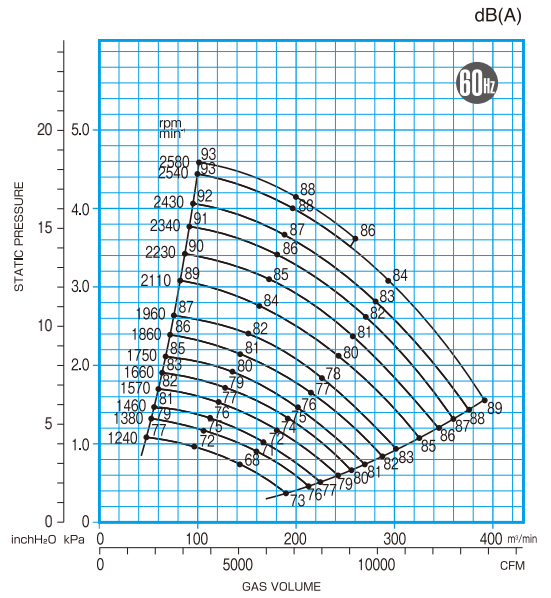

FTF153

CAPACITY RANGE CHART

SOUND LEVEL

FTF203

CAPACITY RANGE CHART

SOUND LEVEL

FTF253

CAPACITY RANGE CHART

SOUND LEVEL

FTF303

CAPACITY RANGE CHART

SOUND LEVEL

FTF403

CAPACITY RANGE CHART

SOUND LEVEL

FTF503

CAPACITY RANGE CHART

SOUND LEVEL

FTF603

CAPACITY RANGE CHART

SOUND LEVEL

FTF703

CAPACITY RANGE CHART

SOUND LEVEL

FTF803

CAPACITY RANGE CHART

SOUND LEVEL

FTF903

CAPACITY RANGE CHART

SOUND LEVEL

FTF1201

CAPACITY RANGE CHART