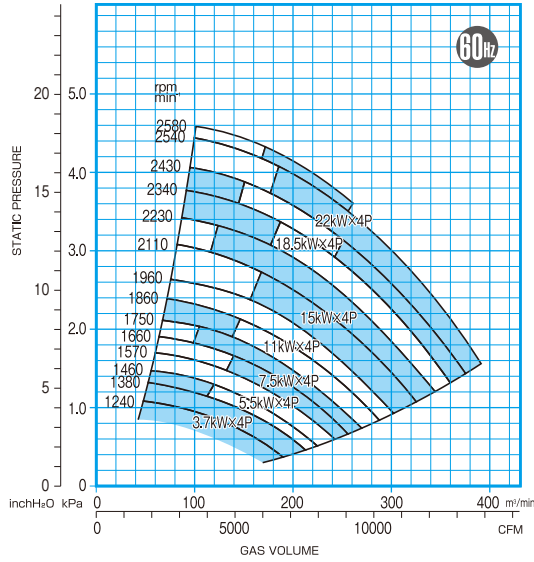

SOUND LEVEL

FTF303

CAPACITY RANGE CHART

SOUND LEVEL

FTF403

CAPACITY RANGE CHART

SOUND LEVEL

FTF503

CAPACITY RANGE CHART

SOUND LEVEL

FTF603

CAPACITY RANGE CHART

SOUND LEVEL

FTF703

CAPACITY RANGE CHART

SOUND LEVEL