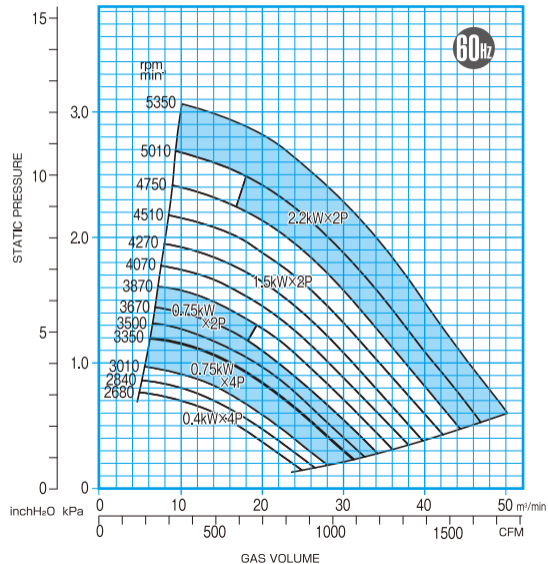

FTF153

CAPACITY RANGE CHART

SOUND LEVEL

FTF203

CAPACITY RANGE CHART

SOUND LEVEL

FTF253

CAPACITY RANGE CHART

SOUND LEVEL

FTF303

CAPACITY RANGE CHART

SOUND LEVEL

FTF403

CAPACITY RANGE CHART

SOUND LEVEL

FTF503

CAPACITY RANGE CHART

SOUND LEVEL

FTF603

CAPACITY RANGE CHART

SOUND LEVEL

FTF703

CAPACITY RANGE CHART

SOUND LEVEL