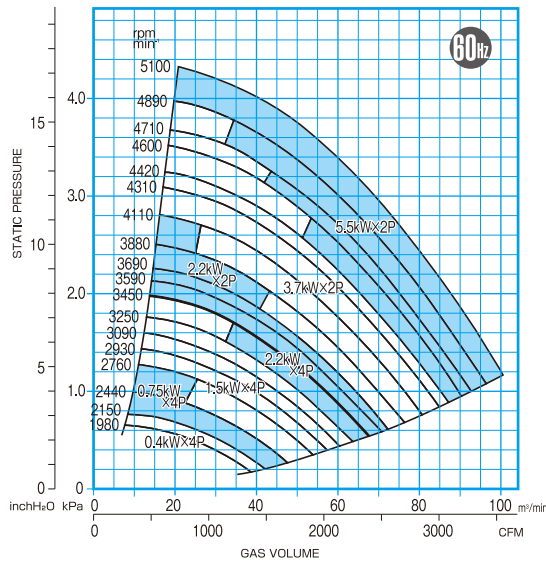

FTF153

CAPACITY RANGE CHART

SOUND LEVEL

FTF203

CAPACITY RANGE CHART

SOUND LEVEL

FTF253

CAPACITY RANGE CHART

SOUND LEVEL

FTF303

CAPACITY RANGE CHART

SOUND LEVEL

FTF403

CAPACITY RANGE CHART

SOUND LEVEL

FTF503