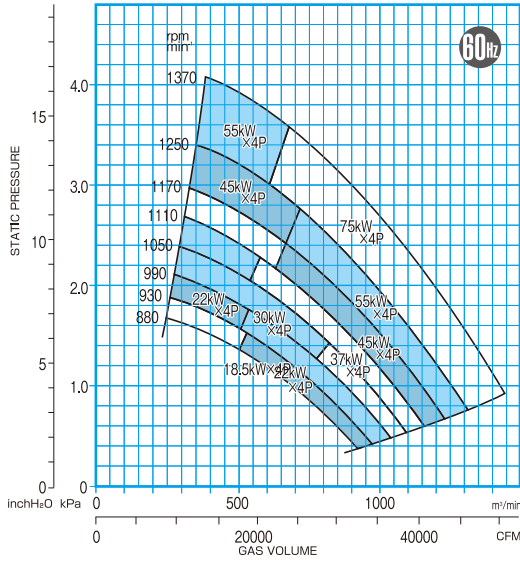

CAPACITY RANGE CHART

SOUND LEVEL

FTF603

CAPACITY RANGE CHART

SOUND LEVEL

FTF703

CAPACITY RANGE CHART

SOUND LEVEL

FTF803

CAPACITY RANGE CHART

SOUND LEVEL

FTF903

CAPACITY RANGE CHART

SOUND LEVEL

FTF1201

CAPACITY RANGE CHART