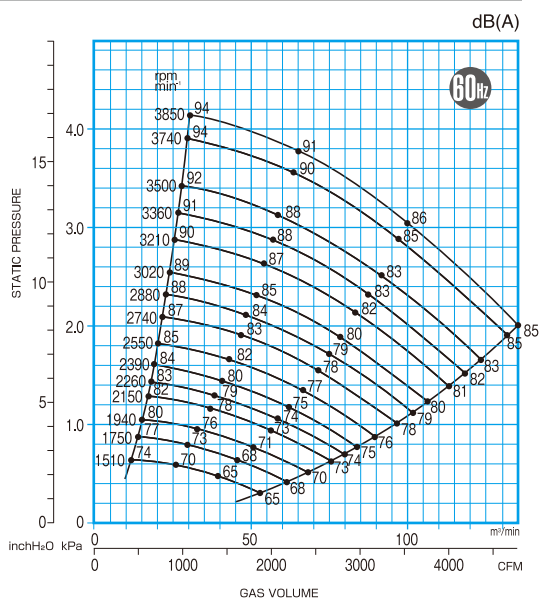

FTF153

CAPACITY RANGE CHART

SOUND LEVEL

FTF203

CAPACITY RANGE CHART

SOUND LEVEL

FTF253

CAPACITY RANGE CHART

SOUND LEVEL

FTF303

CAPACITY RANGE CHART

SOUND LEVEL

FTF403

CAPACITY RANGE CHART

SOUND LEVEL

FTF503

CAPACITY RANGE CHART

SOUND LEVEL

FTF603

CAPACITY RANGE CHART

SOUND LEVEL

FTF703

CAPACITY RANGE CHART

SOUND LEVEL

FTF803

CAPACITY RANGE CHART

SOUND LEVEL

FTF903

CAPACITY RANGE CHART

SOUND LEVEL

FTF1201

CAPACITY RANGE CHART