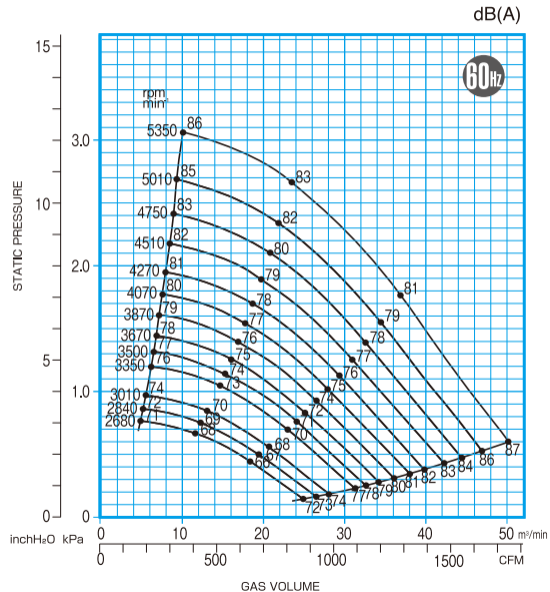

FTF153

CAPACITY RANGE CHART

SOUND LEVEL

FTF203

CAPACITY RANGE CHART

SOUND LEVEL

FTF253

CAPACITY RANGE CHART

SOUND LEVEL

FTF303

CAPACITY RANGE CHART

SOUND LEVEL

FTF403

CAPACITY RANGE CHART

SOUND LEVEL

FTF503

CAPACITY RANGE CHART

SOUND LEVEL

FTF603

CAPACITY RANGE CHART

SOUND LEVEL

FTF703

CAPACITY RANGE CHART

SOUND LEVEL

FTF803

CAPACITY RANGE CHART

SOUND LEVEL

FTF903

CAPACITY RANGE CHART

SOUND LEVEL

FTF1201

CAPACITY RANGE CHART