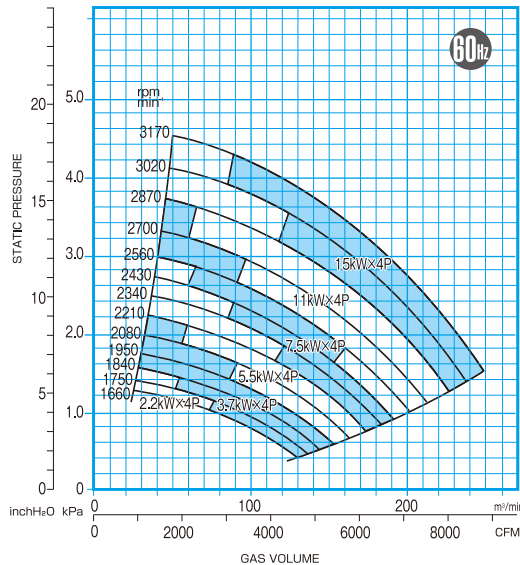

FTF153

CAPACITY RANGE CHART

SOUND LEVEL

FTF203

CAPACITY RANGE CHART

SOUND LEVEL

FTF253

CAPACITY RANGE CHART

SOUND LEVEL

FTF303

CAPACITY RANGE CHART

SOUND LEVEL

FTF403

CAPACITY RANGE CHART

SOUND LEVEL

FTF503

CAPACITY RANGE CHART

SOUND LEVEL

FTF603

CAPACITY RANGE CHART

SOUND LEVEL

FTF703

CAPACITY RANGE CHART

SOUND LEVEL