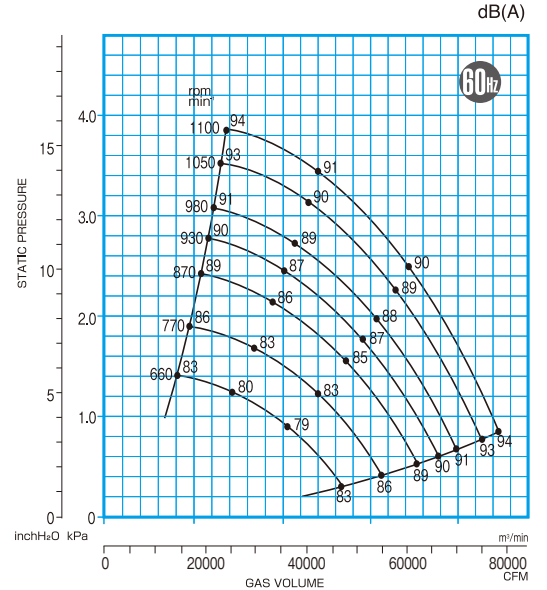

CAPACITY RANGE CHART

SOUND LEVEL

FTF603

CAPACITY RANGE CHART

SOUND LEVEL

FTF703

CAPACITY RANGE CHART

SOUND LEVEL

FTF803

CAPACITY RANGE CHART

SOUND LEVEL

FTF903

CAPACITY RANGE CHART

SOUND LEVEL

FTF1201

CAPACITY RANGE CHART

SOUND LEVEL

FTF1401

CAPACITY RANGE CHART

SOUND LEVEL