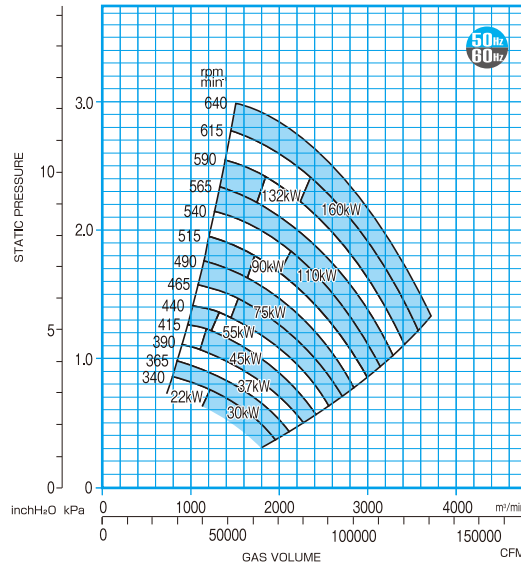

FTF803

CAPACITY RANGE CHART

SOUND LEVEL

FTF903

CAPACITY RANGE CHART

SOUND LEVEL

FTF1201

CAPACITY RANGE CHART

SOUND LEVEL

FTF1401

CAPACITY RANGE CHART

SOUND LEVEL