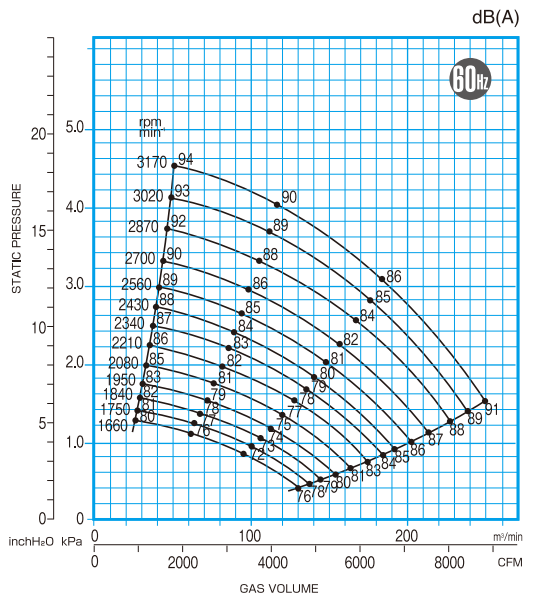

FTF153

CAPACITY RANGE CHART

SOUND LEVEL

FTF203

CAPACITY RANGE CHART

SOUND LEVEL

FTF253

CAPACITY RANGE CHART

SOUND LEVEL

FTF303

CAPACITY RANGE CHART

SOUND LEVEL

FTF403

CAPACITY RANGE CHART

SOUND LEVEL

FTF503

CAPACITY RANGE CHART

SOUND LEVEL

FTF603

CAPACITY RANGE CHART

SOUND LEVEL

FTF703

CAPACITY RANGE CHART

SOUND LEVEL

FTF803

CAPACITY RANGE CHART

SOUND LEVEL

FTF903

CAPACITY RANGE CHART

SOUND LEVEL

FTF1201

CAPACITY RANGE CHART