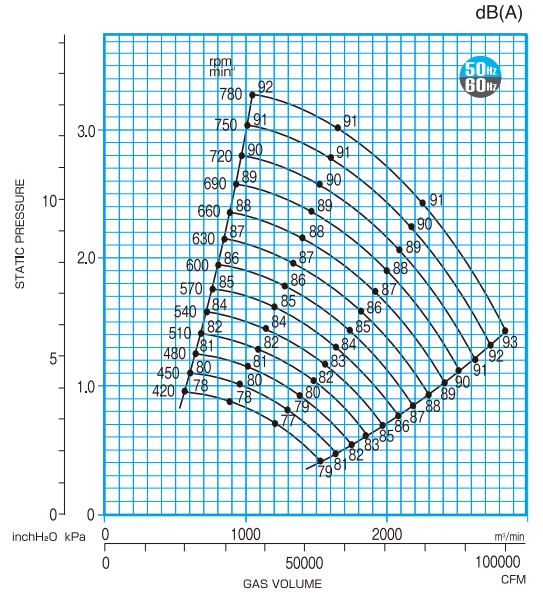

CAPACITY RANGE CHART

SOUND LEVEL

FTF603

CAPACITY RANGE CHART

SOUND LEVEL

FTF703

CAPACITY RANGE CHART

SOUND LEVEL

FTF803

CAPACITY RANGE CHART

SOUND LEVEL

FTF903

CAPACITY RANGE CHART

SOUND LEVEL

FTF1201

CAPACITY RANGE CHART

SOUND LEVEL

FTF1401

CAPACITY RANGE CHART

SOUND LEVEL