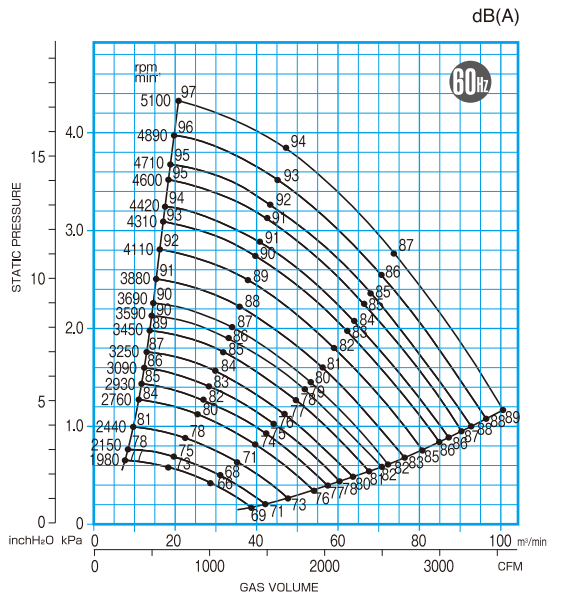

FTF153

CAPACITY RANGE CHART

SOUND LEVEL

FTF203

CAPACITY RANGE CHART

SOUND LEVEL

FTF253

CAPACITY RANGE CHART

SOUND LEVEL

FTF303

CAPACITY RANGE CHART

SOUND LEVEL

FTF403

CAPACITY RANGE CHART

SOUND LEVEL

FTF503

CAPACITY RANGE CHART

SOUND LEVEL

FTF603

CAPACITY RANGE CHART

SOUND LEVEL

FTF703

CAPACITY RANGE CHART

SOUND LEVEL

FTF803

CAPACITY RANGE CHART

SOUND LEVEL

FTF903

CAPACITY RANGE CHART

SOUND LEVEL

FTF1201

CAPACITY RANGE CHART