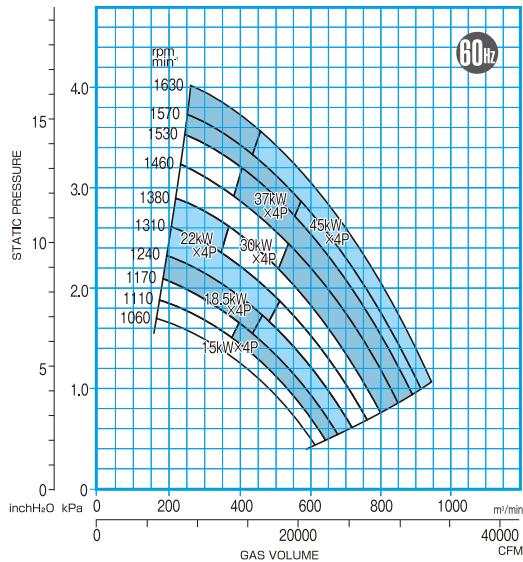

CAPACITY RANGE CHART

SOUND LEVEL

FTF603

CAPACITY RANGE CHART

SOUND LEVEL

FTF703

CAPACITY RANGE CHART

SOUND LEVEL

FTF803

CAPACITY RANGE CHART

SOUND LEVEL

FTF903

CAPACITY RANGE CHART

SOUND LEVEL

FTF1201

CAPACITY RANGE CHART