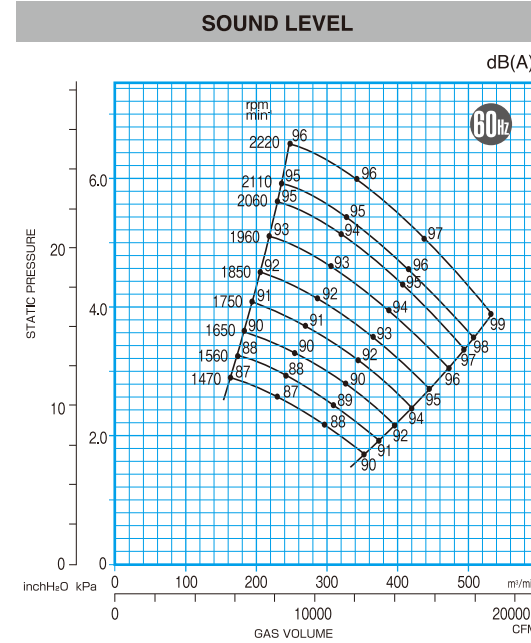

FTB 60Hz CAPACITY RANGE CHART

FTB352B

FTB401B

FTB402B

FTB403B

FTB501B

FTB601B

FTB701B