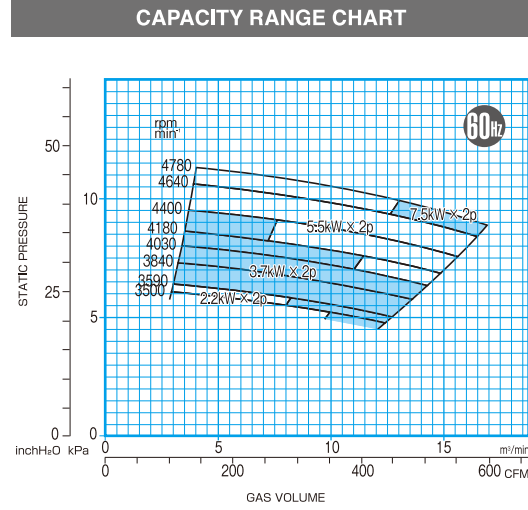

FTB 60Hz CAPACITY RANGE CHART

FTB352B