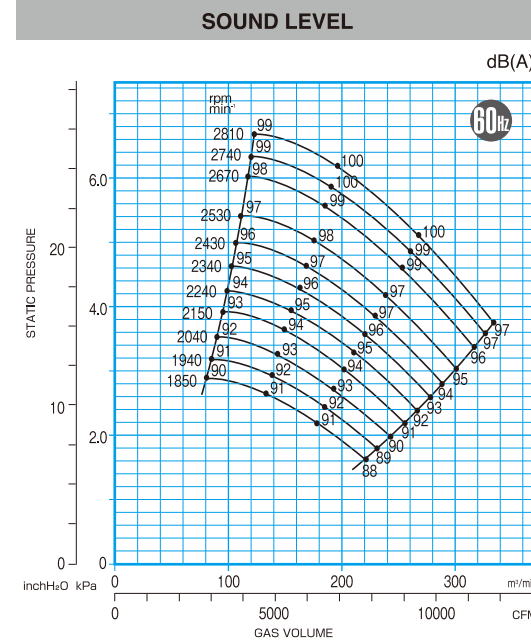

FTB 60Hz CAPACITY RANGE CHART

FTB202B

FTB251B

FTB252B

FTB301B

FTB302B

FTB351B

FTB 60Hz CAPACITY RANGE CHART

FTB352B

FTB401B

FTB402B

FTB403B

FTB501B

FTB601B

FTB701B