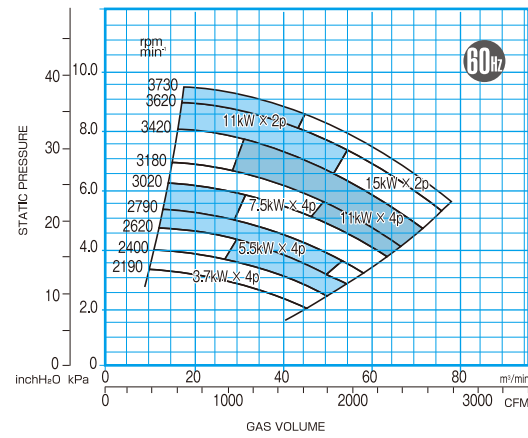

FTB 60Hz CAPACITY RANGE CHART

FTB352B

FTB401B

FTB402B

FTB403B

FTB501B

FTB601B

FTB701B