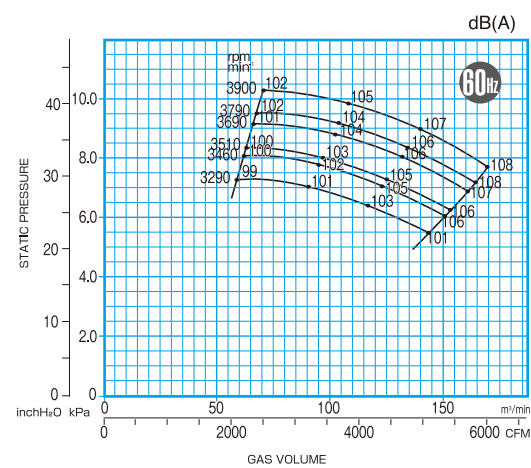

FTB 60Hz CAPACITY RANGE CHART

FTB202B

FTB251B

FTB252B

FTB301B

FTB302B

FTB351B

FTB 60Hz CAPACITY RANGE CHART

FTB352B

FTB401B

FTB402B

FTB403B

FTB501B

FTB601B

FTB701B