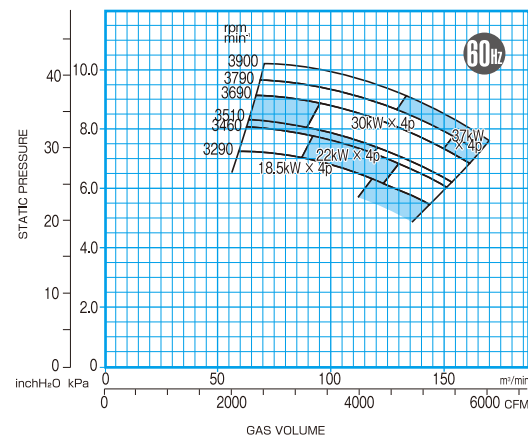

FTB 60Hz CAPACITY RANGE CHART

FTB202B

FTB251B

FTB252B

FTB301B

FTB302B

FTB351B

FTB 60Hz CAPACITY RANGE CHART

FTB352B

FTB401B

FTB402B

FTB403B

FTB501B

FTB601B

FTB701B