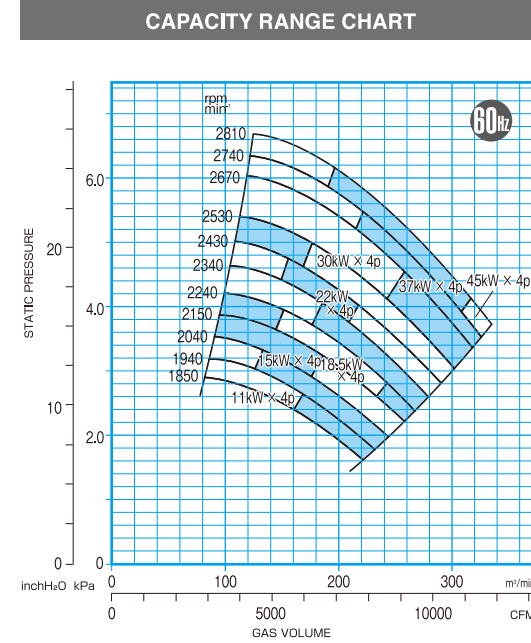

FTB 60Hz CAPACITY RANGE CHART

FTB202B

FTB251B

FTB252B

FTB301B

FTB302B

FTB351B

FTB 60Hz CAPACITY RANGE CHART

FTB352B

FTB401B

FTB402B

FTB403B

FTB501B

FTB601B

FTB701B