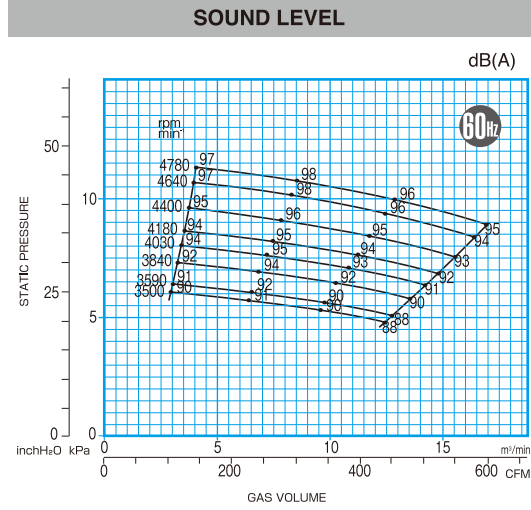

FTB 60Hz CAPACITY RANGE CHART

FTB352B