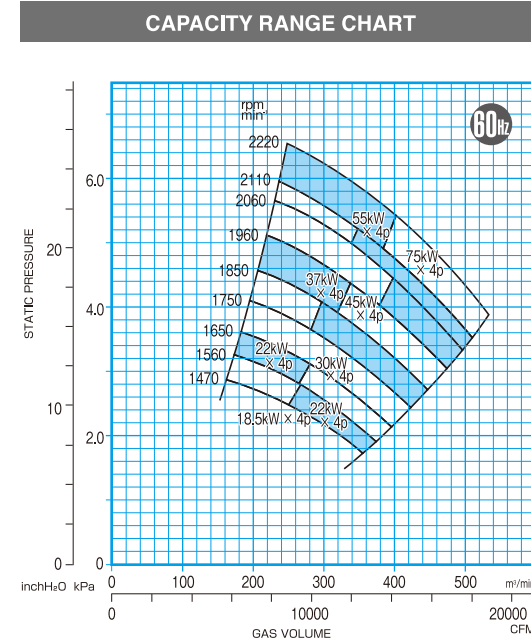

FTB 60Hz CAPACITY RANGE CHART

FTB202B

FTB251B

FTB252B

FTB301B

FTB302B

FTB351B

FTB 60Hz CAPACITY RANGE CHART

FTB352B

FTB401B

FTB402B

FTB403B

FTB501B

FTB601B

FTB701B