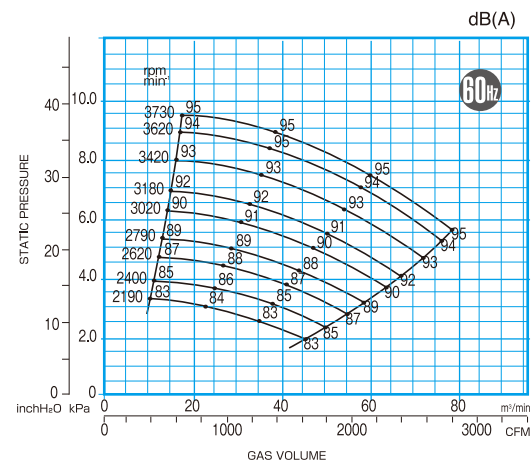

FTB 60Hz CAPACITY RANGE CHART

FTB352B

FTB401B

FTB402B

FTB403B

FTB501B

FTB601B

FTB701B