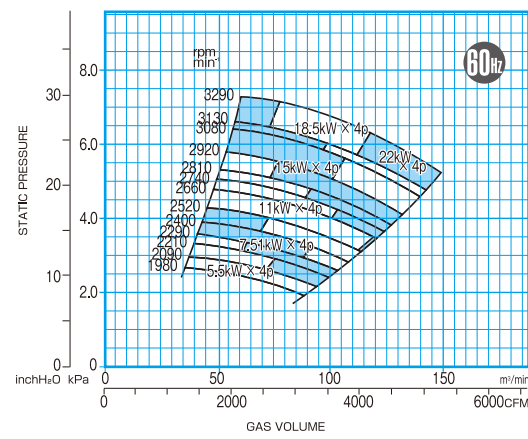

FTB 60Hz CAPACITY RANGE CHART

FTB352B

FTB401B

FTB402B

FTB403B

FTB501B

FTB601B

FTB701B