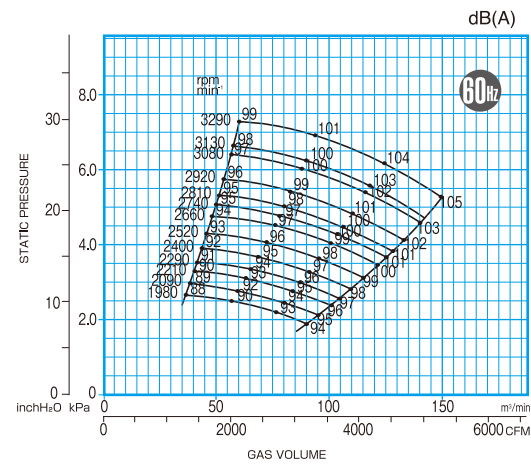

FTB 60Hz CAPACITY RANGE CHART

FTB352B

FTB401B

FTB402B

FTB403B

FTB501B

FTB601B

FTB701B